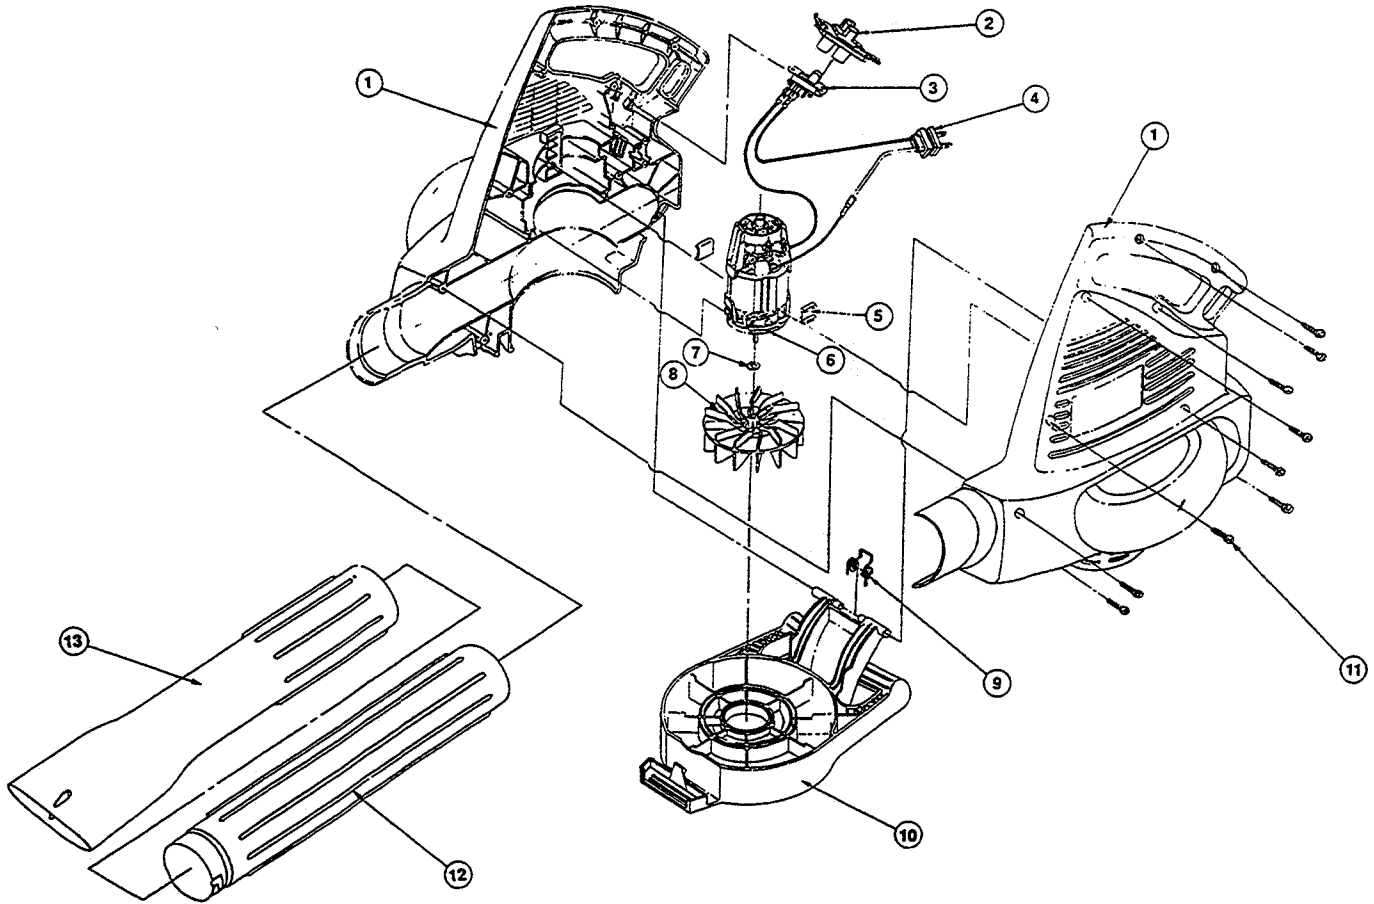

# ELECTRIC BLOWER PARTS - IDC 170 & 180

Item	Part No.	Description
1	180508	Housing Set
2	180509	Switch Cover
3	180510	Switch
4	180502	Power Cord
5	180503	Motor Pad
6	180504	Motor
7	180505	Washer

Item	Part No.	Description
8	180506	Impeller
9	180511	Spring
10	180512	Inlet Cover w/Handle
11	180300	Screw (11 pack)
12	180468	Blower Tube
13	180469	Nozzle

The above part numbers are for serial numbers 205107837 and greater.

<u>Item</u>	<u>Part No.</u>	<u>Description</u>
1	180465	Elbow
2	180466	Upper Vacuum Tube
3	180467	Lower Vacuum Tube
4	180464	Bag (Includes Elbow)